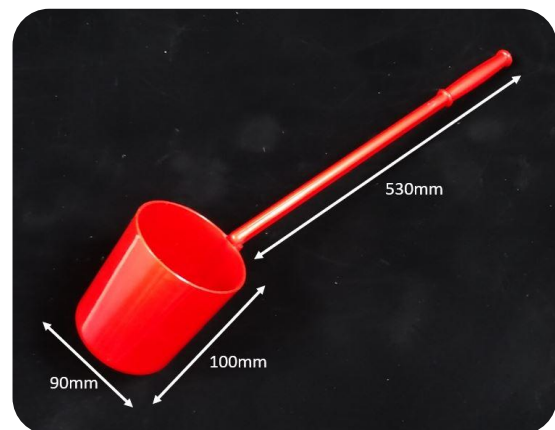

Code	Item	Colour
072 XL	Water Cup	● ●