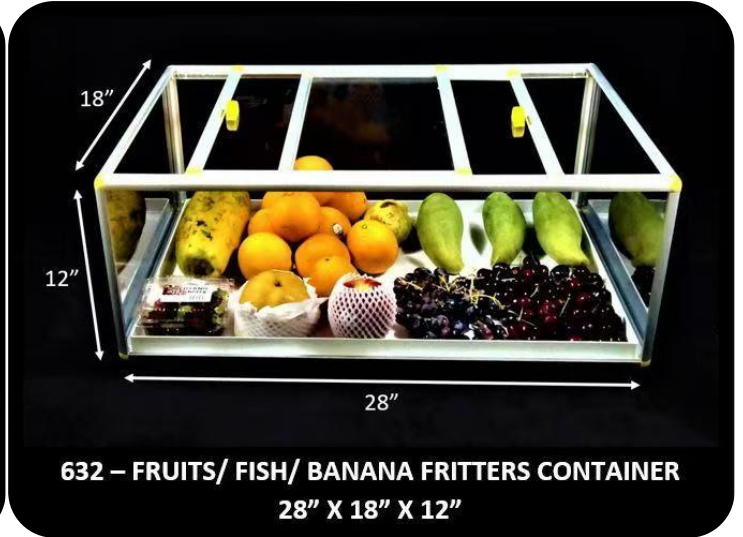

# Aluminium-Supported Container Series

**630 – SATAY CASE (SD) WITH DOOR**  
24" X 10" X 17"

24" X 10" X 17"  
630 – SATAY CASE (SD) WITH DOOR

**632 – FRUITS/ FISH/ BANANA FRITTERS CONTAINER**  
28" X 18" X 12"