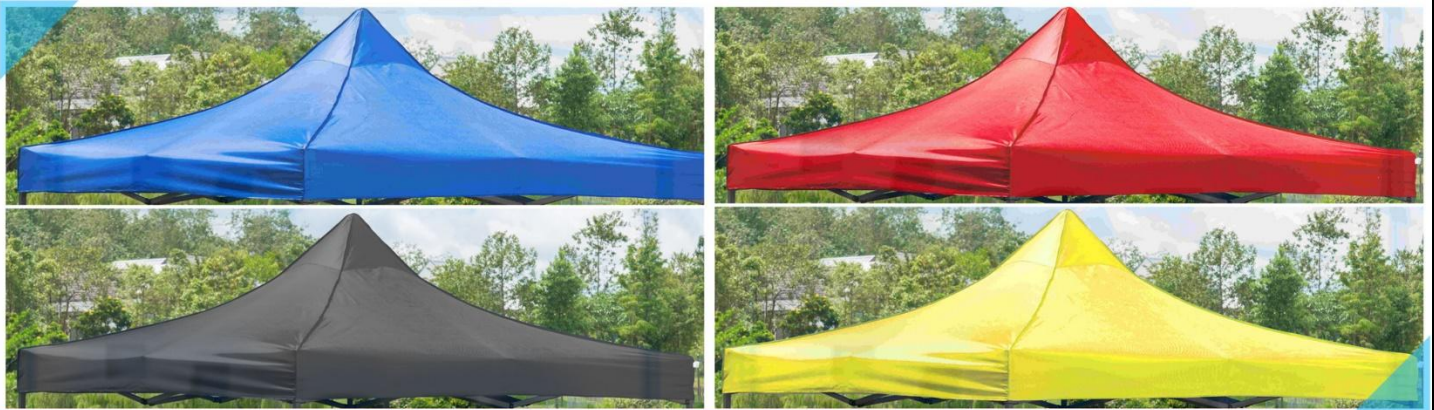

Canopy Canvas Series

Kain Sahaja