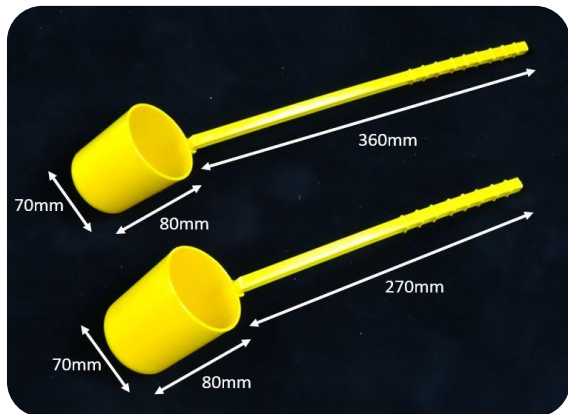

Code	Item	Size	Liter	Colour
048	RSS-04 (B)	12"X13"	17	●
046	RS-04 (B)	12"X14"	20	●
044	RL-04 (B)	14"X15"	30	●
045	XL-RL04 (A)	17"X18"	48	●

Code	Item	Colour
072 L	Water Cup (Yellow) Long	●
072 S	Water Cup (Yellow) Short	●