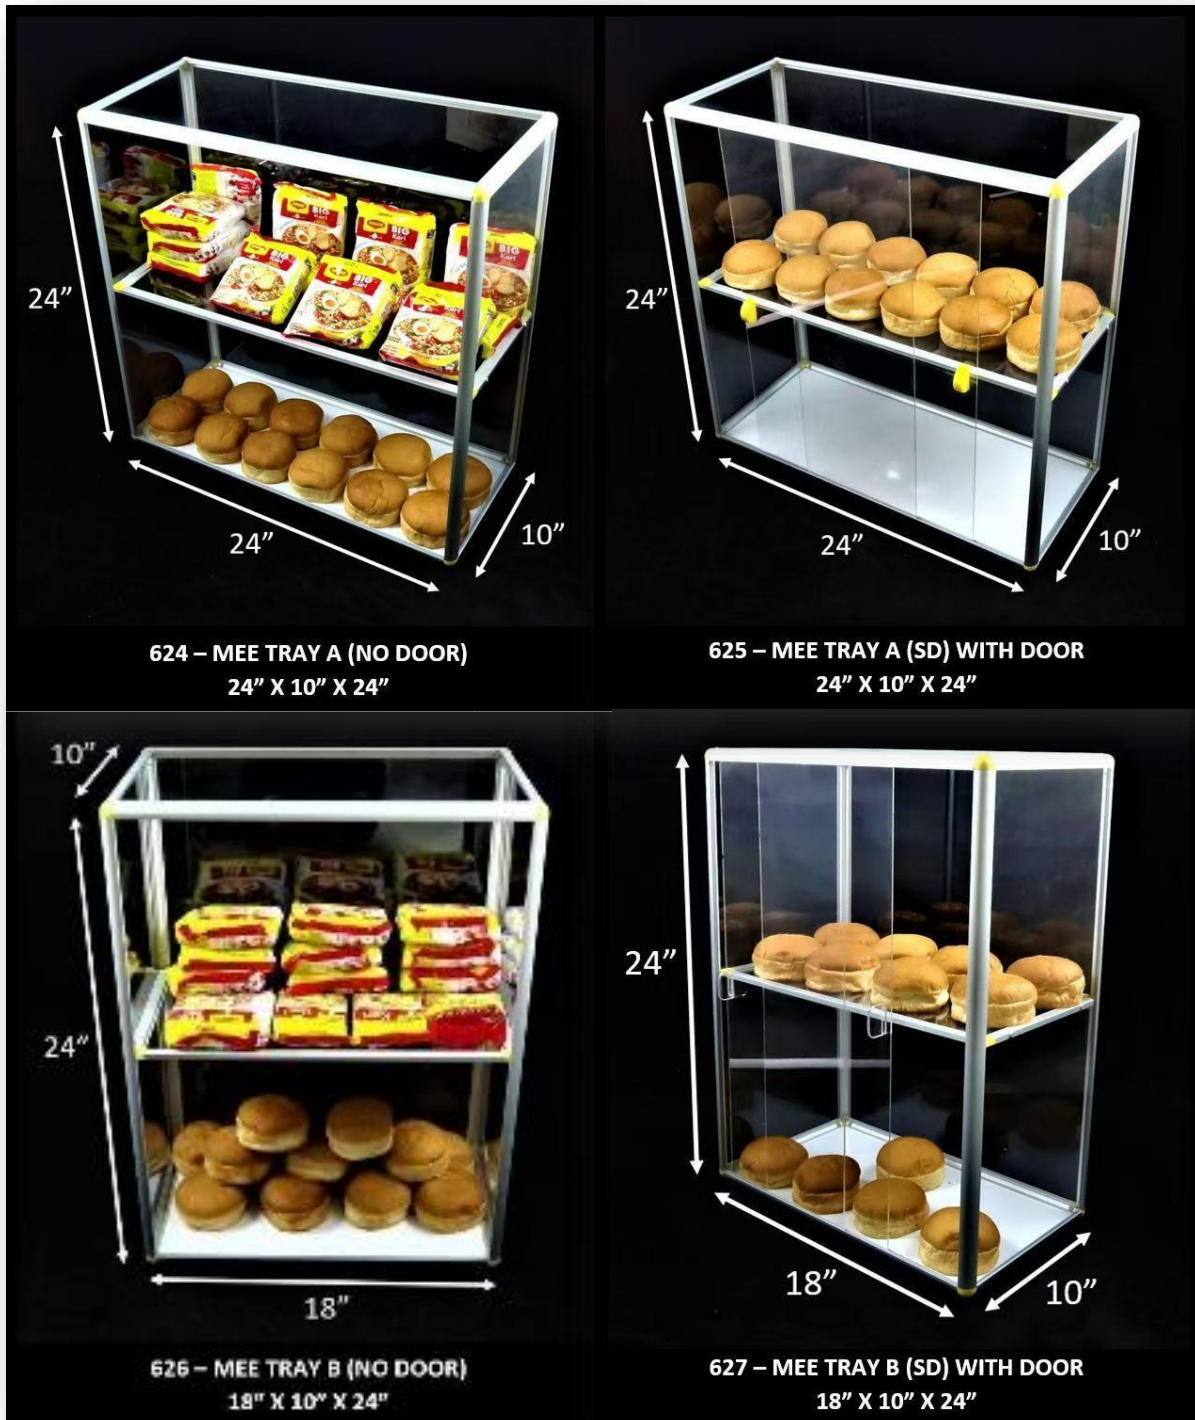

Aluminium-Supported Container Series

<i>Code</i>	<i>Item</i>	<i>Size</i>
624	Mee Tray (A) (No Door)	24"X10"X24"
625	Mee Tray (A) (With Door)	24"X10"X24"
626	Mee Tray (B) (No Door)	18"X10"X24"
627	Mee Tray (A) (With Door)	18"X10"X24"