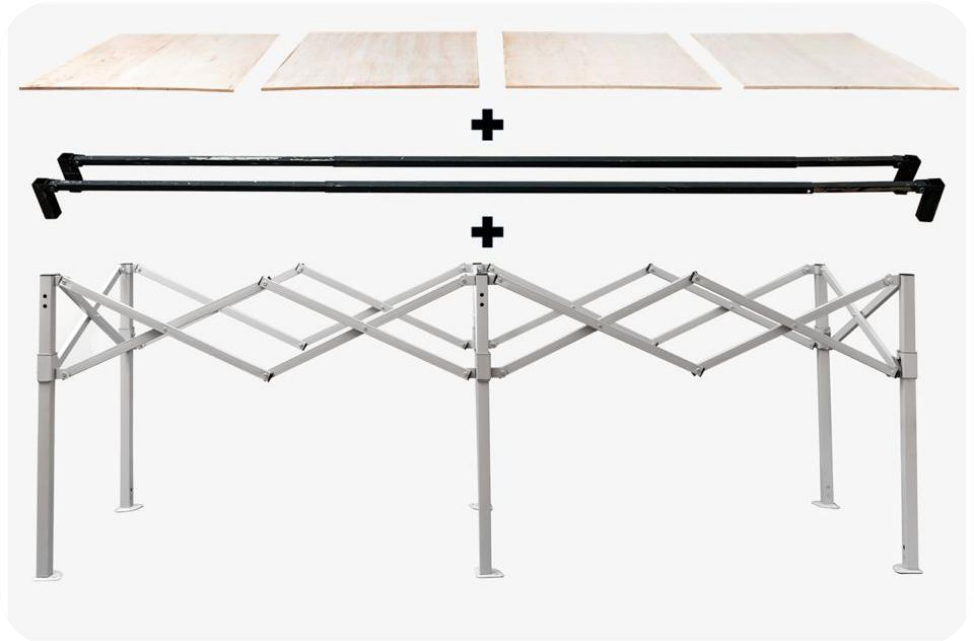

# Hawker Product Series: Adjustable Stands

Minimum

Boleh Dipanjangkan

Maximum

Code	Item	Size (Minimum)	Size (Maximum)
396	Adjustable Stand	L 69" x W 26.5" x H 32"	L 128" x W 26.5" x H 32"

# Hawker Product Series: Foldable Table Stands

<i>Code</i>	<i>Item</i>	<i>Size</i>
372	Foldable Table Stand (Meja Lipat)	Length: 4' / 6' / 8' Width: 3' Height: 2 ½'

<i>Code</i>	<i>Item</i>	<i>Size</i>
112	Plywood 9MM (Papan 9MM)	2'X3'
	Plywood 12MM (Papan 12MM)	2'X3'
591	Plywood 9MM (Papan 9MM)	3'X3'
	Plywood 12MM (Papan 12MM)	3'X3'