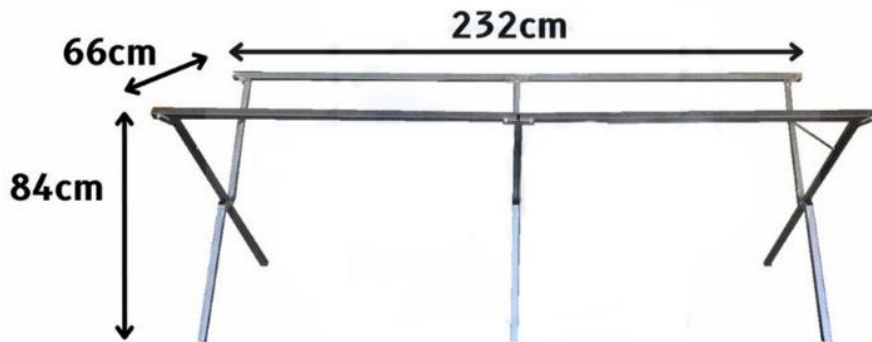

Hawker Product Series: Adjustable Stands

Minimum